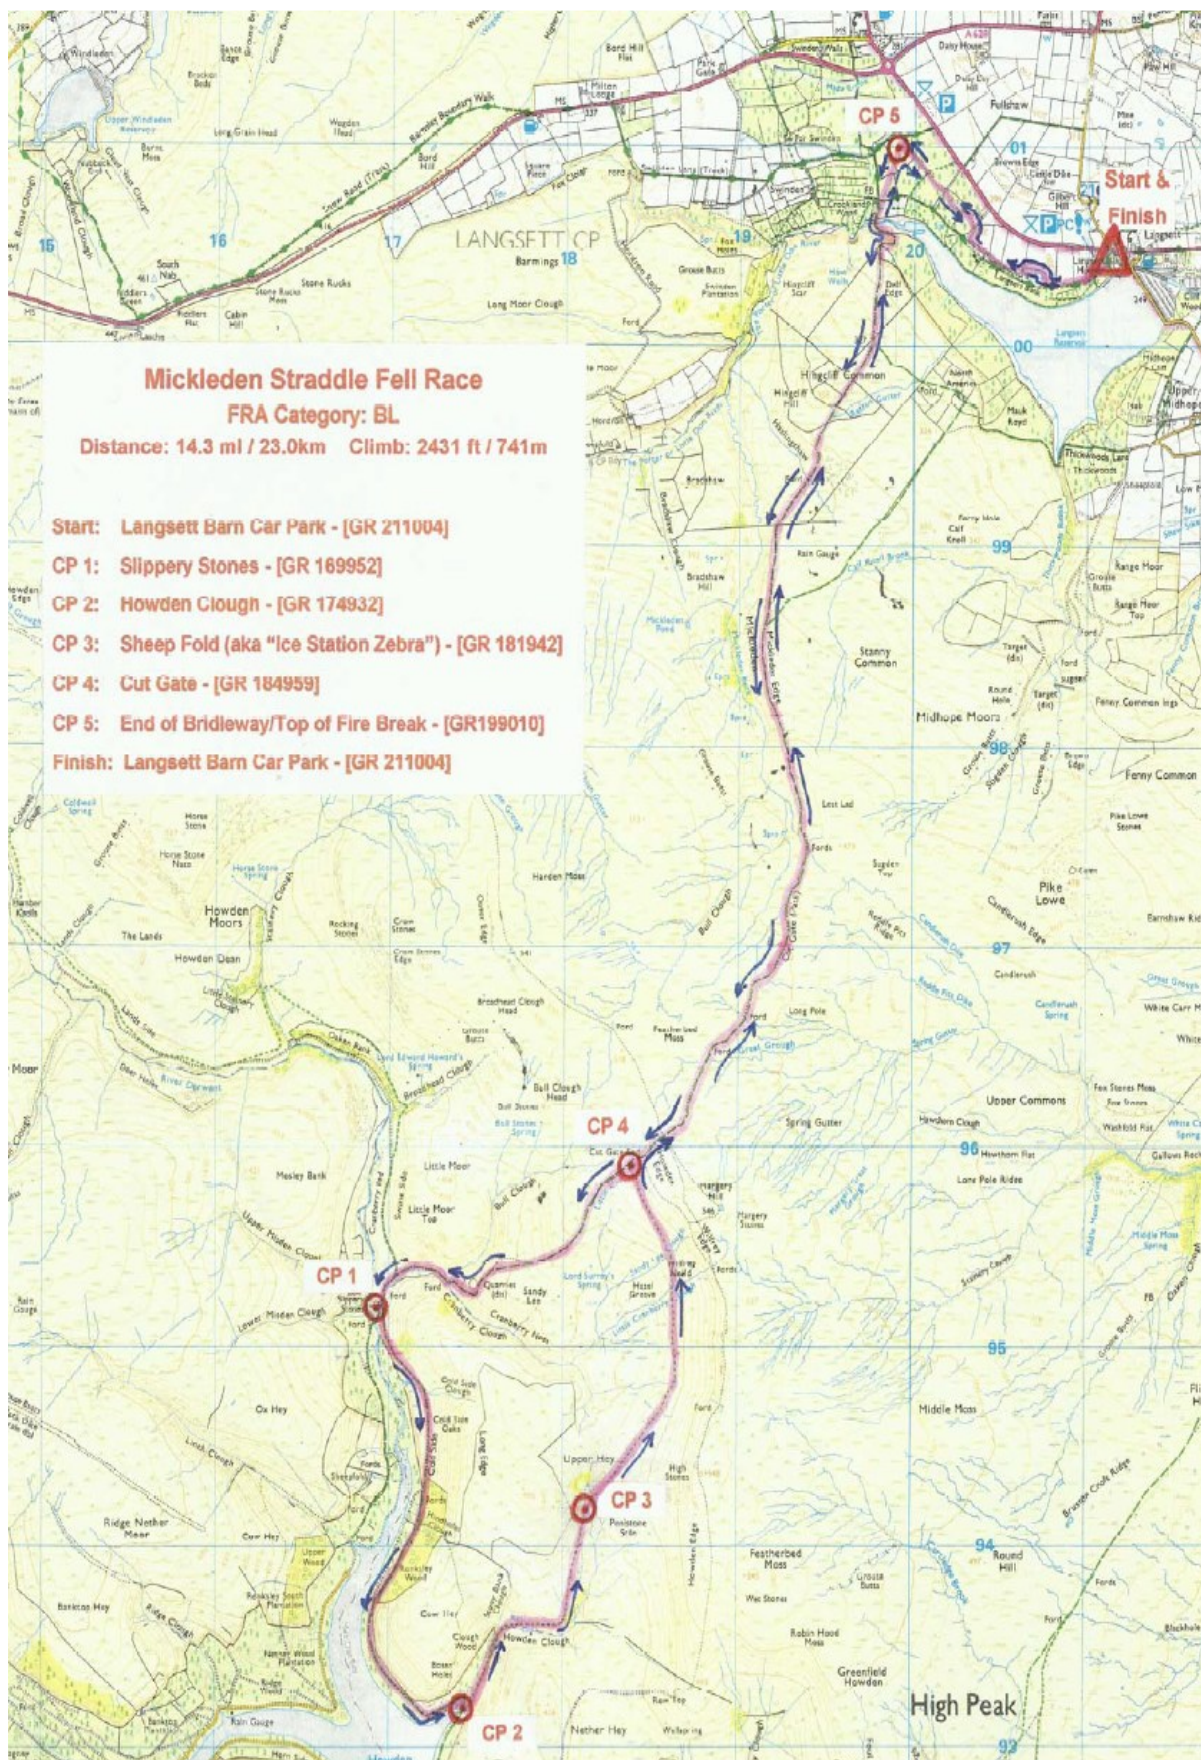

Mickleden Straddle (14.3 miles) - 30 bonus points

- Please get in touch with Sam if you would like some company for the Mickleden route or any of the other routes.